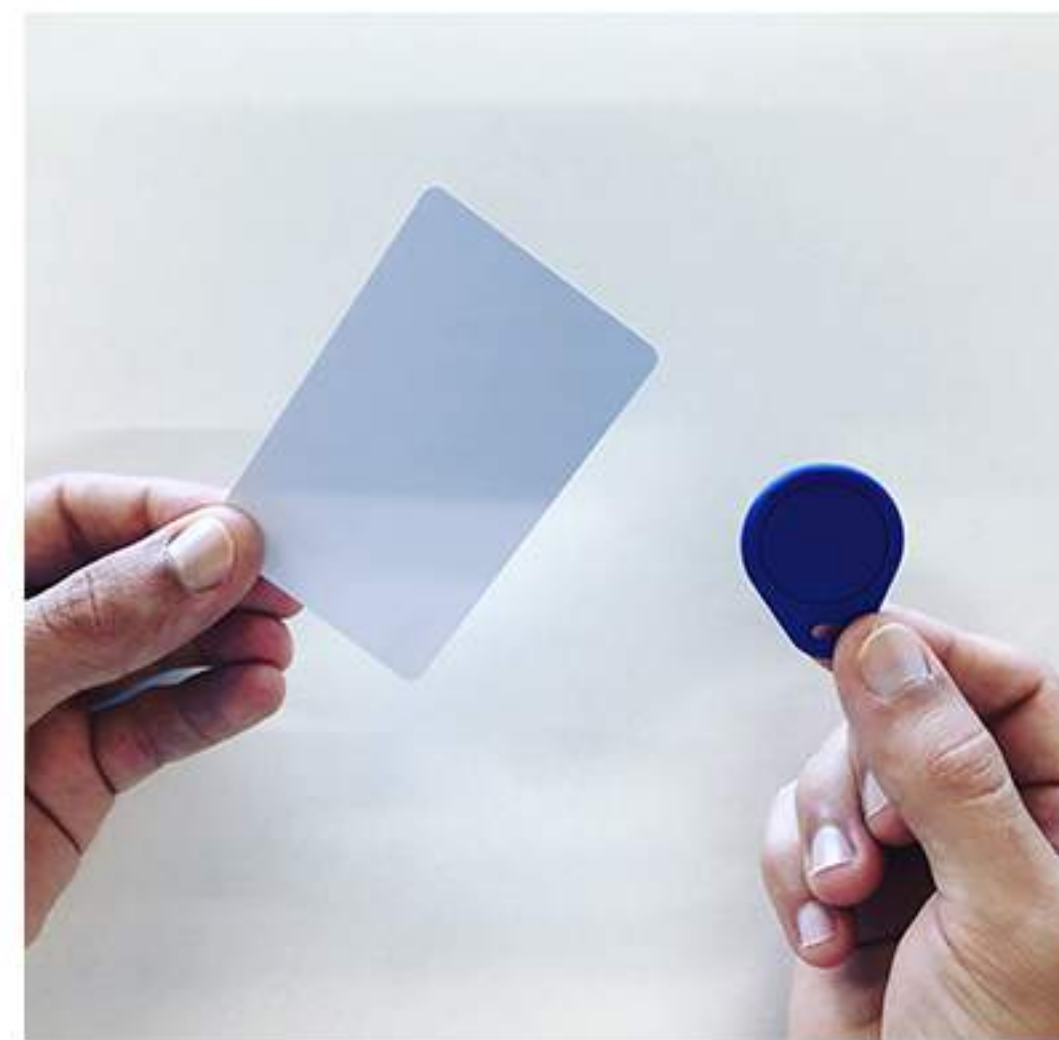

02

**APERTURA NFC
POR PROXIMIDAD
NFC OPENING
BY PROXIMITY**